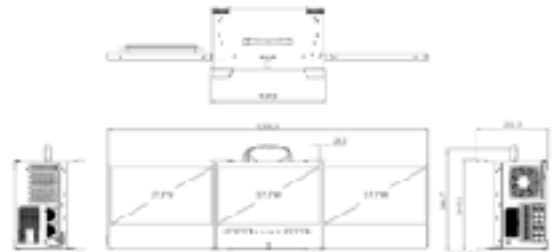

## Features:

- Triple HD displays which fold and stow for transport
- Three HDMI ports mirror internal displays
- 3 x 3.5" Removable Drive Bays (Up to 36 TB)
- 7 Expansion Slots
- Intel Core or Dual Xeon Processors

## Example Specifications:

Motherboard - ATX	ATX
CPU	i7-8700 (Liquid cooled)
RAM	32GB
Power-supply	850W
OS Drives	1TB SSD
Storage Drives	Triple 8TB
Media Drive	Blu-Ray writer
Video Card	Latest NVIDIA GFX card
PCI-E	SDI, 1553, or additional COM ports
Dimensions	H x W x D
Stowed	14.625" x 17.25" x 12"
Deployed @ 90°	15.25" x 48.0" x 11.75"
Deployed @ 45°	15.25" x 43.0" x 18.75"
Weight	65 lbs